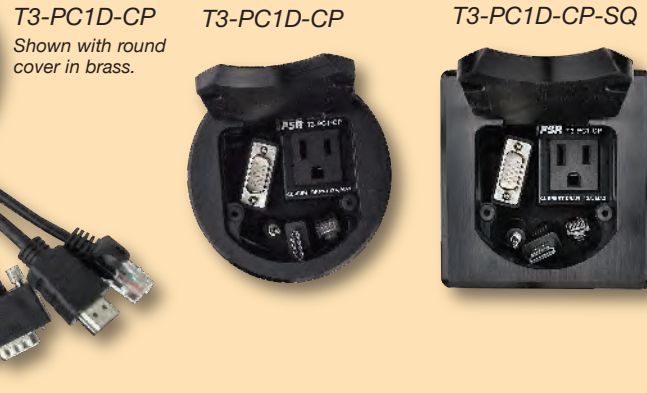

The T3-PC1 series are perfect table boxes for single users, where convenient access to network drops, ac power sources and video/audio displays is required. The small footprint provides an unobtrusive complement to any décor.

The T3-PC1 allows the user to connect their Laptop or PC to an external video display and house sound system as well as "link up" with network and phone lines. The T3-PC1D has an HDMI pass through in place of the RJ-11 jack.

The T3-PC1-CP allows the user to connect their Laptop or PC to AC power and an external video display and house sound system as well as "link up" with network and phone lines.

The keystone areas can be populated with a variety of connectors including network, telephone, RCA or mini stereo audio, push buttons and much more to suit unlimited applications. Alternate style snap in keystone connectors and blanks are available separately for either model.

These stylish table boxes fit a 3 1/2" round opening and are easily installed using a standard hole saw.

Round and square covers are available in black, brass or aluminum to blend with the decor.

1. The T3-PC1 includes:
2. 1 AC Power outlet (pre-mounted)
   - 1 HD15 Computer Video Female Connector
   - 1 Stereo mini jack with 3-pin screw terminal plug
   - 1 RJ-45 pass through keystone connector (pre-mounted)
   - 1 RJ-11 pass through keystone connector (pre-mounted)
   - 1 RJ-45 pass through keystone connector
   - 1 Keystone Blank
   - 1 Pre-wired Power cord with plug

1. The T3-PC1D includes:
2. 1 AC Power outlet (pre-mounted)
   - 1 HD15 Computer Video Female Connector
   - 1 Stereo mini jack with 3-pin screw terminal plug
   - 1 RJ-45 pass through keystone connector (pre-mounted)
   - 1 HDMI pass through keystone connector (pre-mounted)
   - 1 Pre-wired Power cord with plug

1. The T3-PC1-CP includes:
2. 1 AC Power outlet with 9' Cord and plug
   - 1 HD15 male to HD15 male Computer Video cable 5'
   - 1 Stereo mini jack male to Stereo mini jack male cable 5'
   - 2 RJ-45 to RJ-45 CAT-5e (EIA/TIA568B) cables 9'