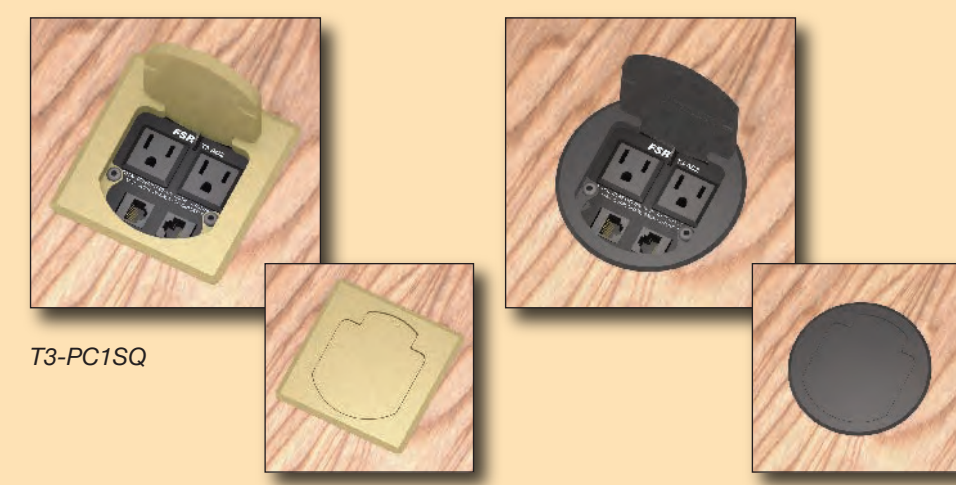

T3-AC2, T3-AC2-CP

T3-PC1SQ

US Patent US D553,306 S