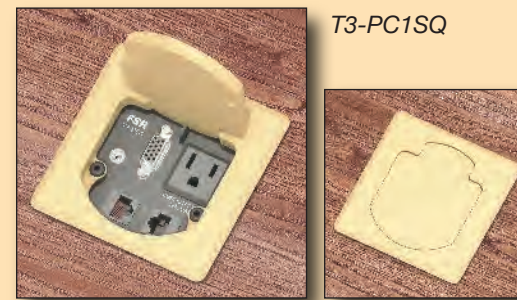

PWB-250

PWB-353

Land Park, NJ 07424
F: 973.785.3318
c.com LIT1493

T3 Table Boxes

The Perfect Table Boxes for One or Two Users

T3-PC1, T3-PC1D, T3-PC1-CP

The T3-PC1 can be installed in tables 3/8" to 2 1/2" thick. They are shipped with 3" installation screws and the components listed below.

US Patent US D553,306 S

T3-PC1 3.5" Table Box with 1 HD-15 Male / 1 3.5mm St Audio / 2 Data / 1 AC Outlet			
16241	T3-PC1-BLK	SURFACE MOUNTED CONNECTORS	ROUND - BLACK
16892	T3-PC1-SQBLK		SQUARE - BLACK
16240	T3-PC1-ALU		ROUND - ALUMINUM
16891	T3-PC1-SQALU	9' AC CORD WITH THREE-PRONG EDISON PLUG	SQUARE - ALUMINUM
16242	T3-PC1-BRS		ROUND - BRASS
16893	T3-PC1-SQBRS		SQUARE - BRASS
16976	T3-PC1-CP-BLK	PULL OUT STYLE CABLES	ROUND - BLACK
16979	T3-PC1-CP-SQBLK		SQUARE - BLACK
16975	T3-PC1-CP-ALU		ROUND - ALUMINUM
16878	T3-PC1-CP-SQALU	9' AC CORD WITH THREE-PRONG EDISON PLUG	SQUARE - ALUMINUM
16977	T3-PC1-CP-BRS		ROUND - BRASS
16980	T3-PC1-CP-SQBRS		SQUARE - BRASS
17023	T3-PC1HWCP-BLK	PULL OUT STYLE CABLES	ROUND - BLACK
17026	T3-PC1HWCP-SQBLK		SQUARE - BLACK
17022	T3-PC1HWCP-ALU		ROUND - ALUMINUM
17025	T3-PC1HWCP-SQALU	PIGTAILS FOR HARDWIRED AC INPUT	SQUARE - ALUMINUM
17024	T3-PC1HWCP-BRS		ROUND - BRASS
17027	T3-PC1HWCP-SQBRS		SQUARE - BRASS