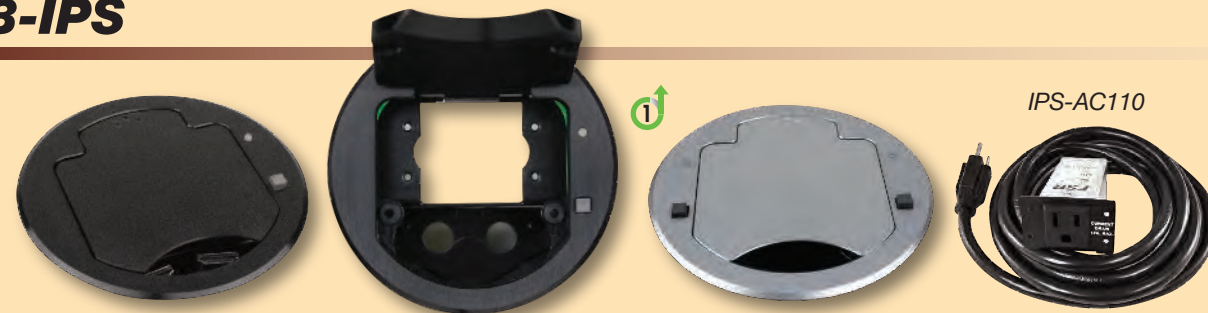

T3-IPS

This symbol indicates the device is **Retractor Ready** and accepts the number of retractors shown in the circle.

*Accessory to T3-IPS plates

Whatever the cabling scenario may be, the T3-IPS table boxes have it covered. The box interior is ready to accept the appropriate combination of FSR's IPS connector plates with two IPS spaces provided. Brackets with cable pull openings are provided for; a single cable (HDMI or Display Port), 1 HD-15 (VGA) cable with 1/8" audio cable or two HDMI or Display Port cables to be stored safely under the cover and easily deployed when needed.

TB Series Table Boxes

The new **TB-BOSE** and **TB-BOSE-IPS** table boxes are tilt top style table boxes designed specifically to contain a Bose™ FreeSpace 3 Surface-Mount Satellite Cube Speaker, the TB-BOSE has space for the speaker only. The TB-BOSE-IPS has space for the speaker and up to four (4) IPS (Intelligent Plate Solutions) insert plates.

Speaker provided by customer.

The **TB-IPS** is a tilt top style box that can be easily custom configured for any job. The unit has openings for up to (8) single IPS insert plates or a variety of multiple plate arrangements.